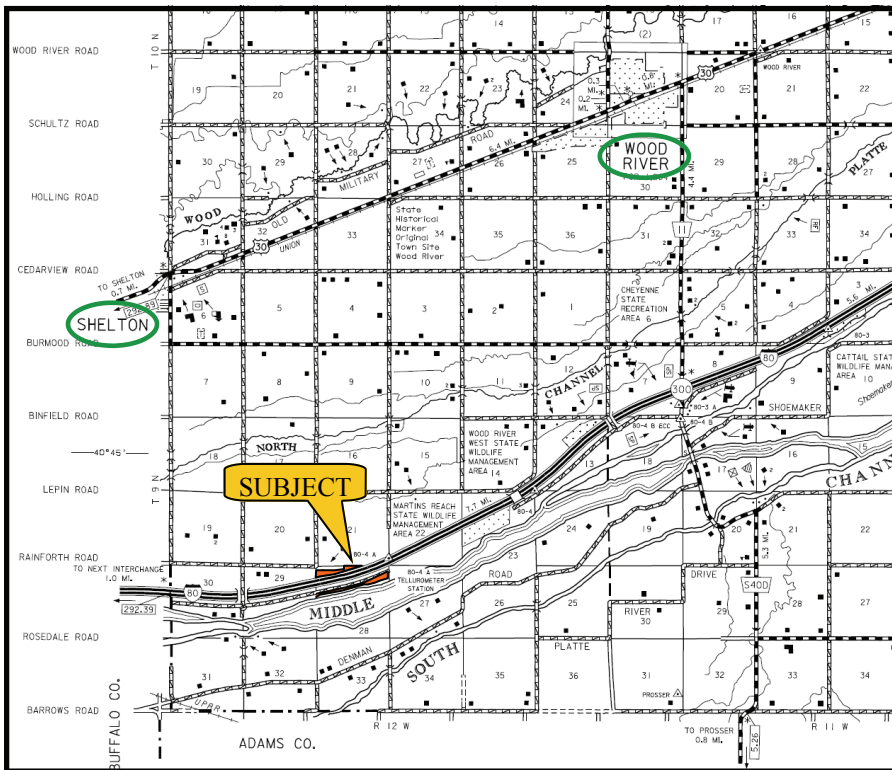

AGRI AFFILIATES, INC.
... Providing Farm - Ranch Real Estate Services. ...
www.agriaffiliates.com

All maps provided by Agri Affiliates, Inc. are approximations only, to be used as a general guideline, and not intended as survey accurate.