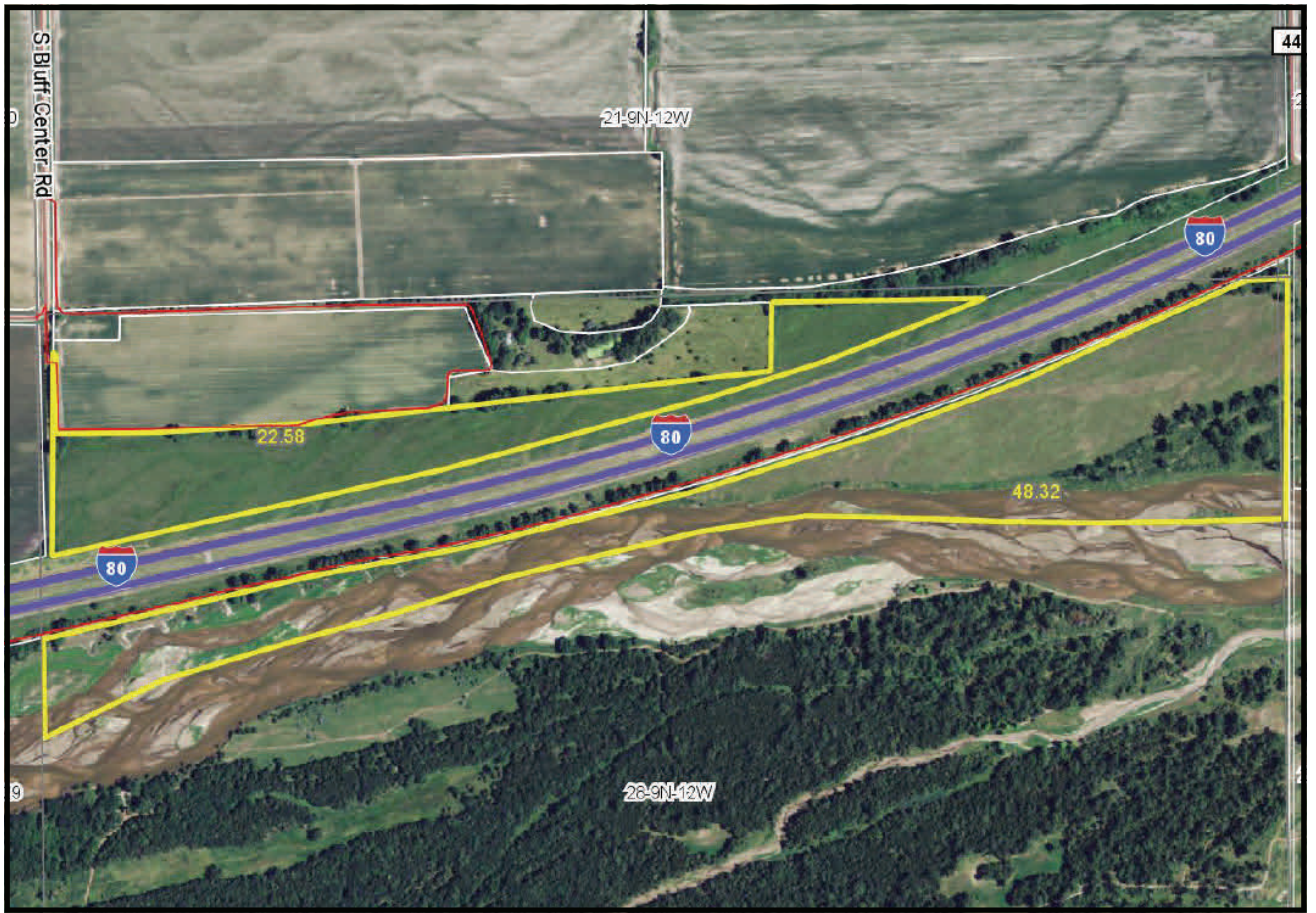

AGRI AFFILIATES, INC.
... Providing Farm - Ranch Real Estate Services. ...
www.agriaffiliates.com

All maps provided by Agri Affiliates, Inc. are approximations only, to be used as a general guideline, and not intended as survey accurate.