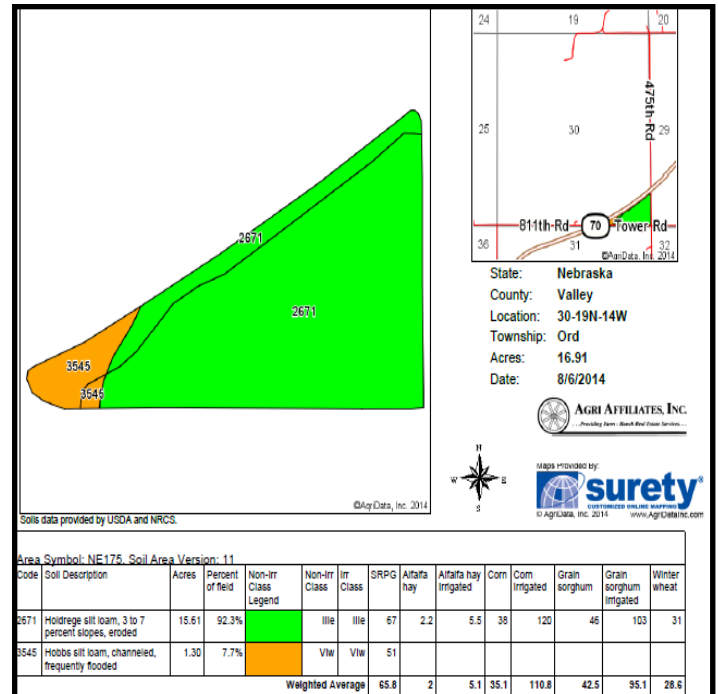

AGRI AFFILIATES, INC.
... Providing Farm - Ranch Real Estate Services ...
www.agriaffiliates.com

All maps provided by Agri Affiliates, Inc. are approximations only, to be used as a general guideline, and not intended as survey accurate.