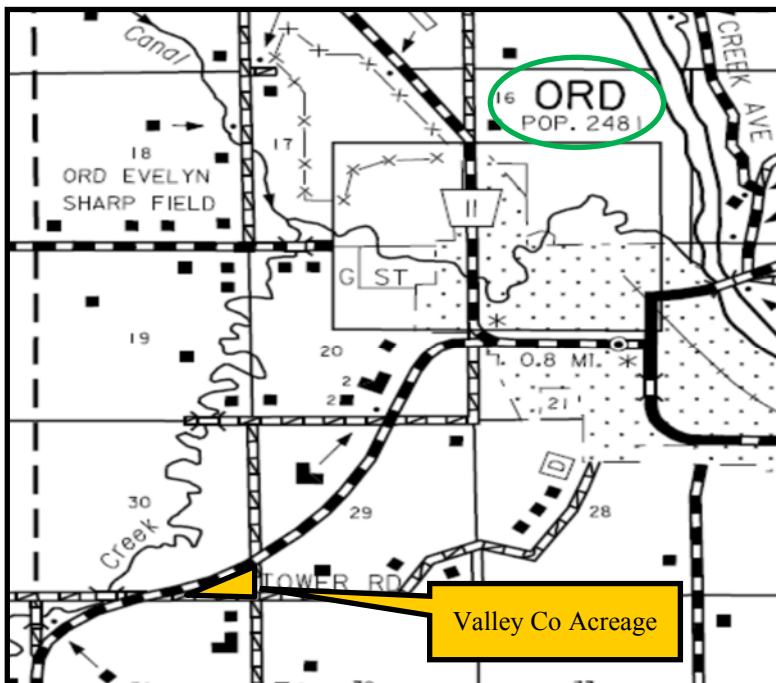

AGRI AFFILIATES, INC.
... Providing Farm - Ranch Real Estate Services ...
www.agriaffiliates.com

All maps provided by Agri Affiliates, Inc. are approximations only, to be used as a general guideline, and not intended as survey accurate.